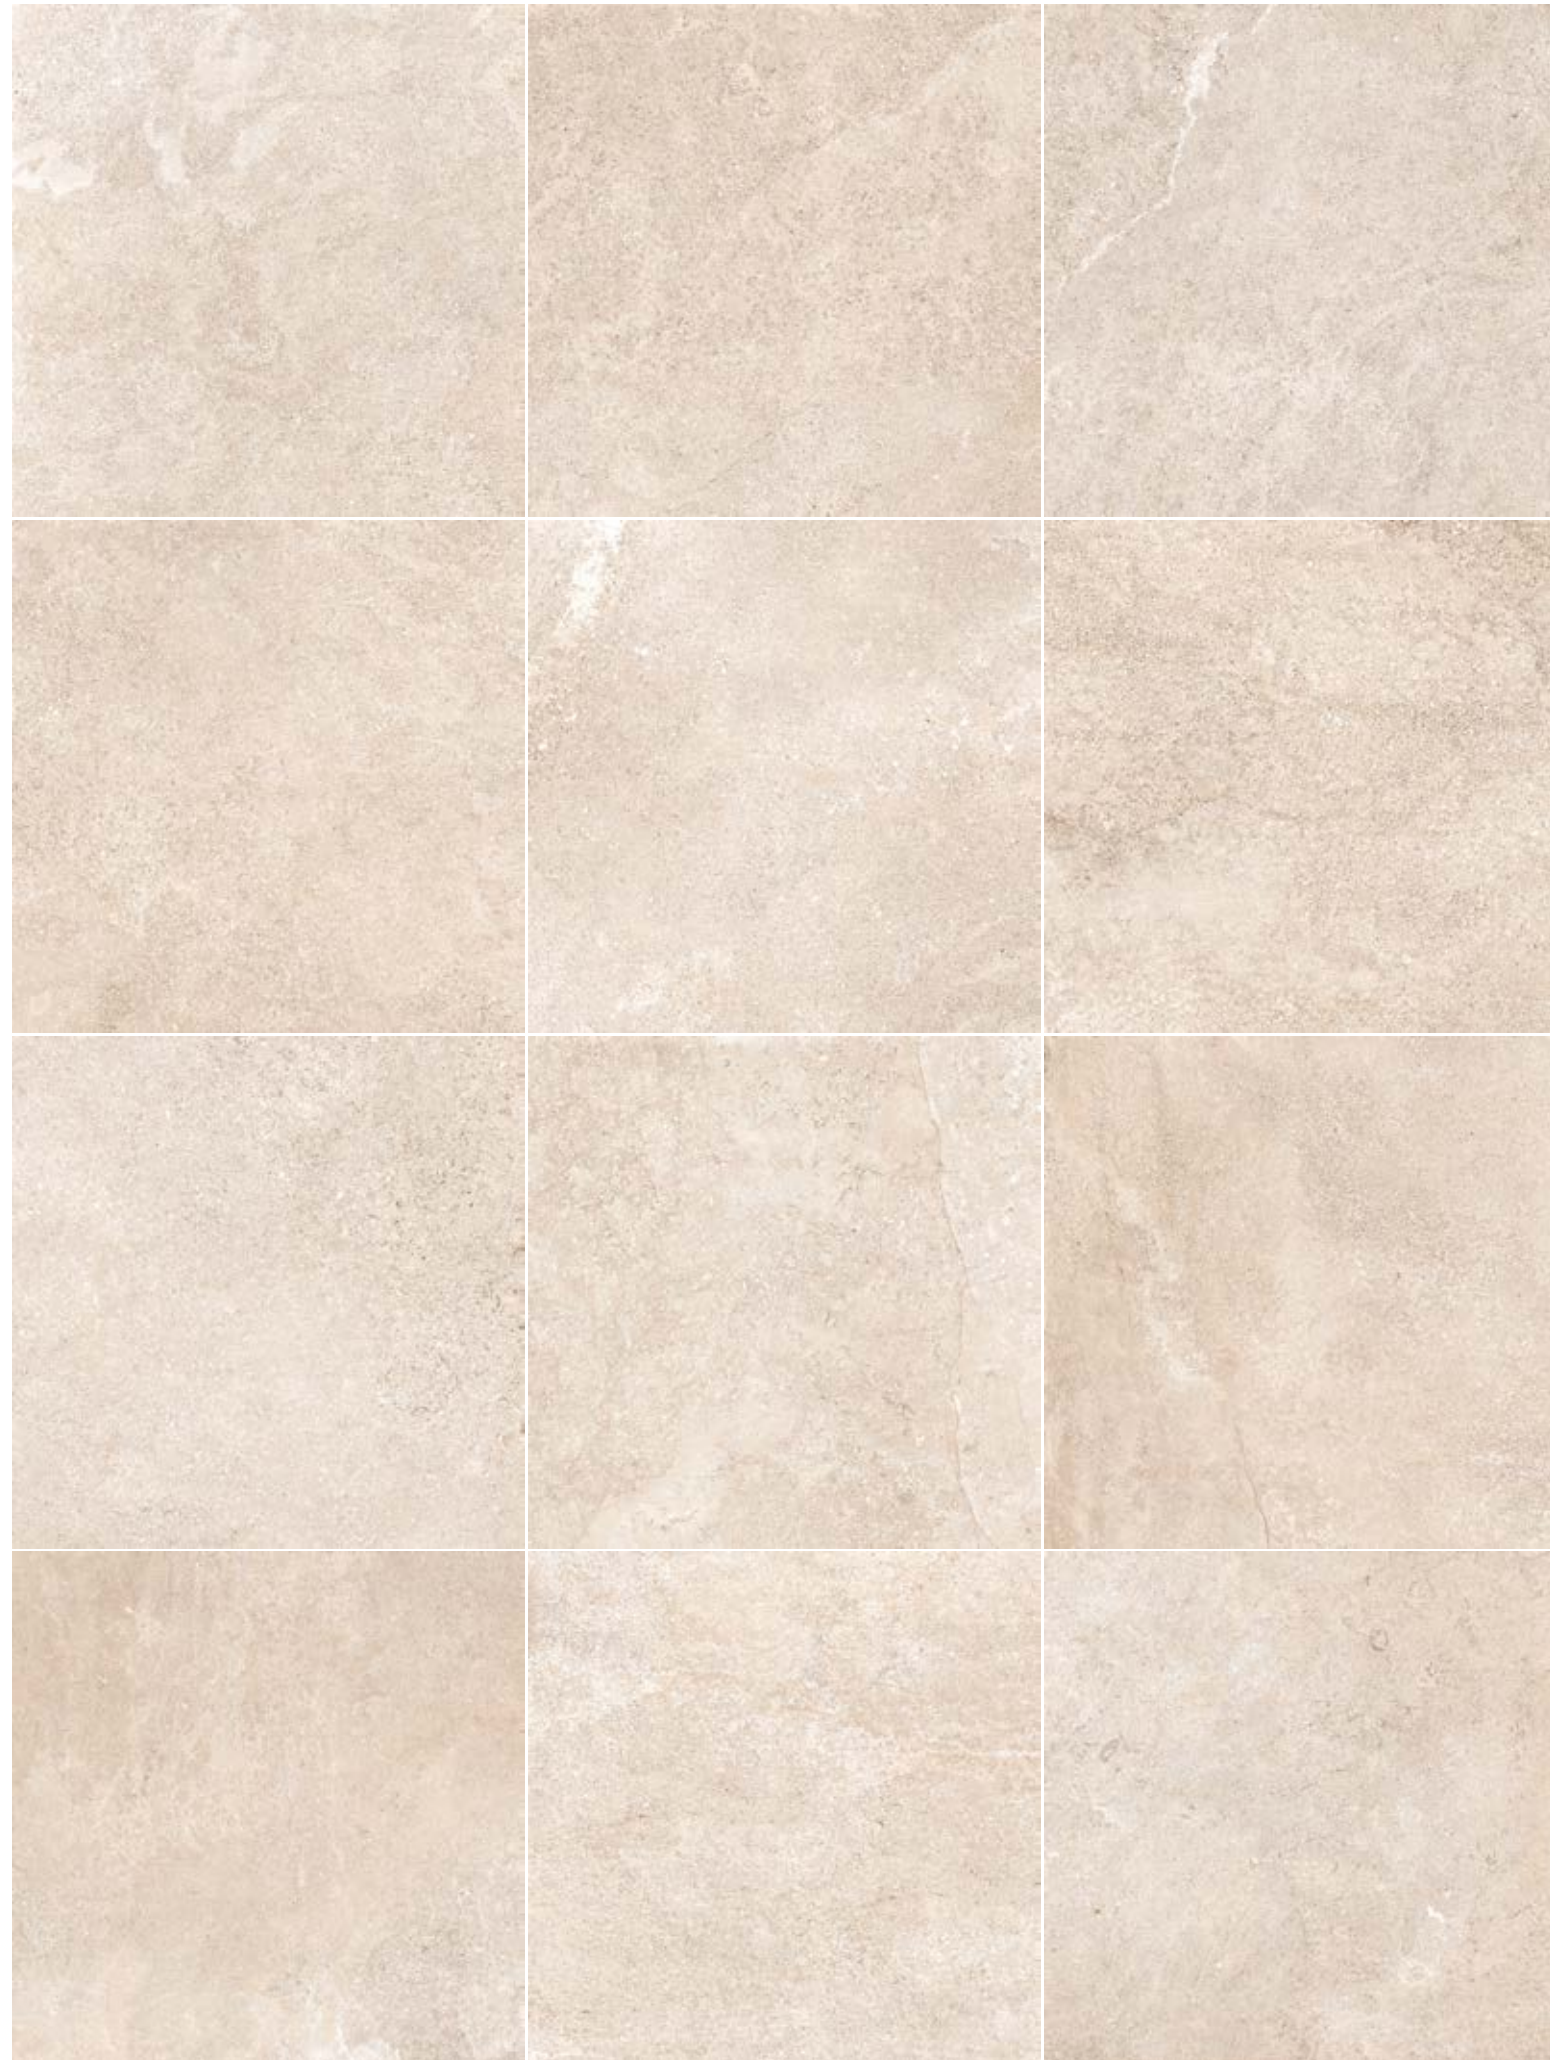

BEAUVISTONE BEIGE