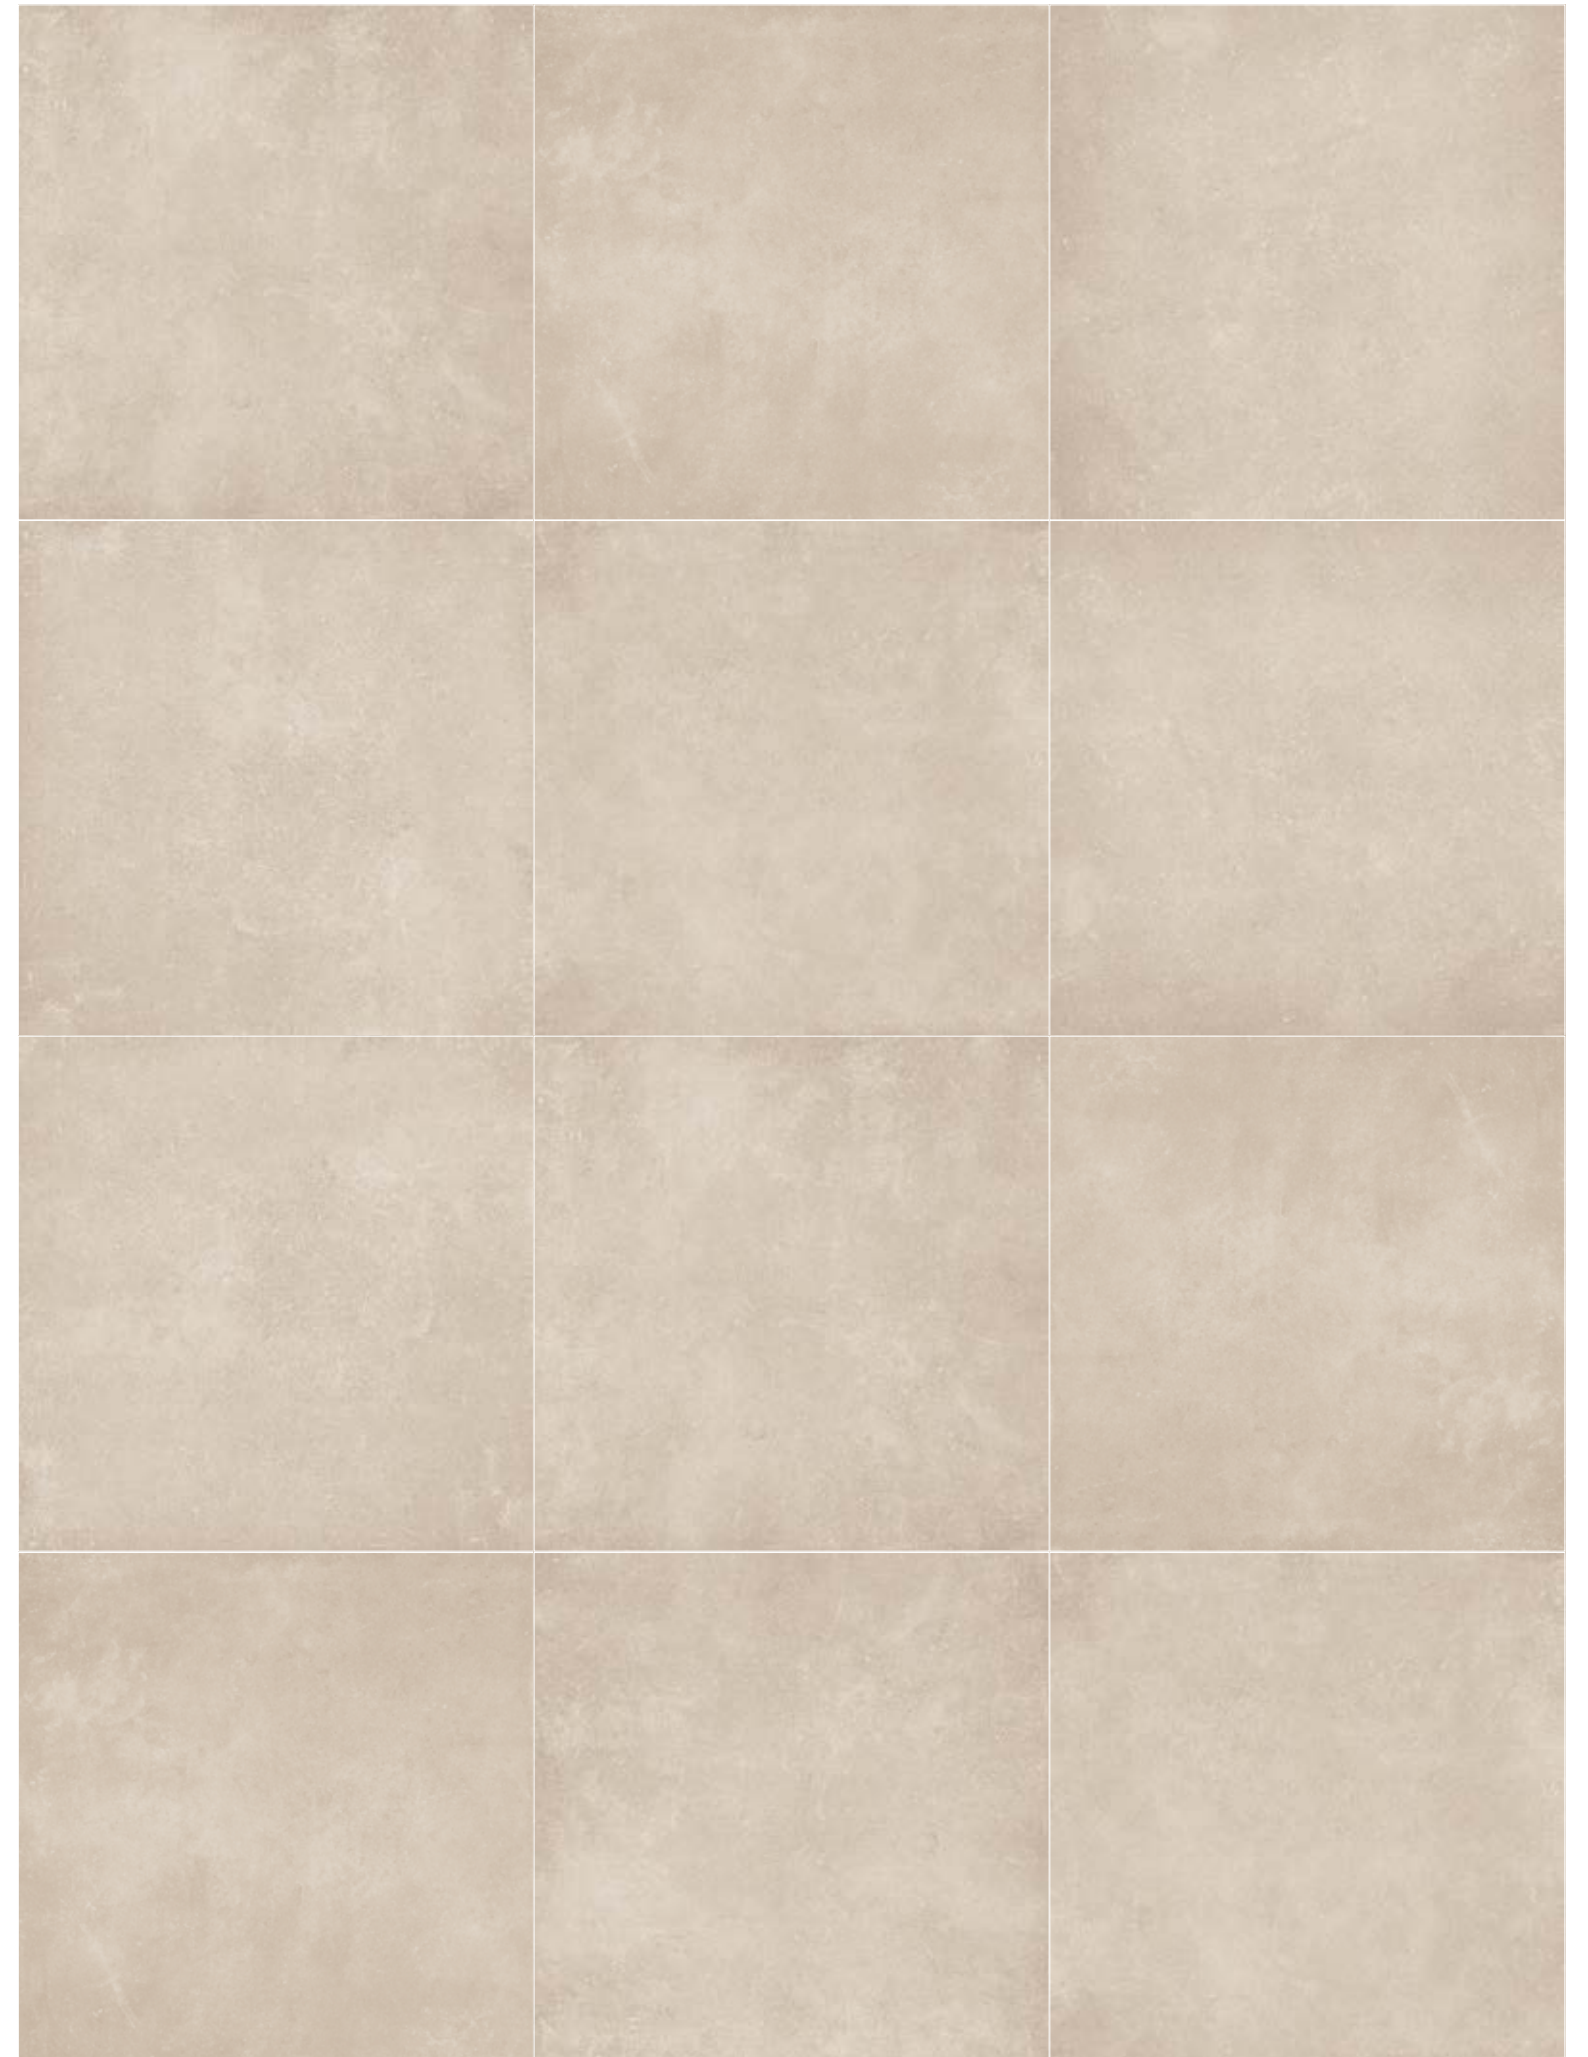

BENELUX BEIGE