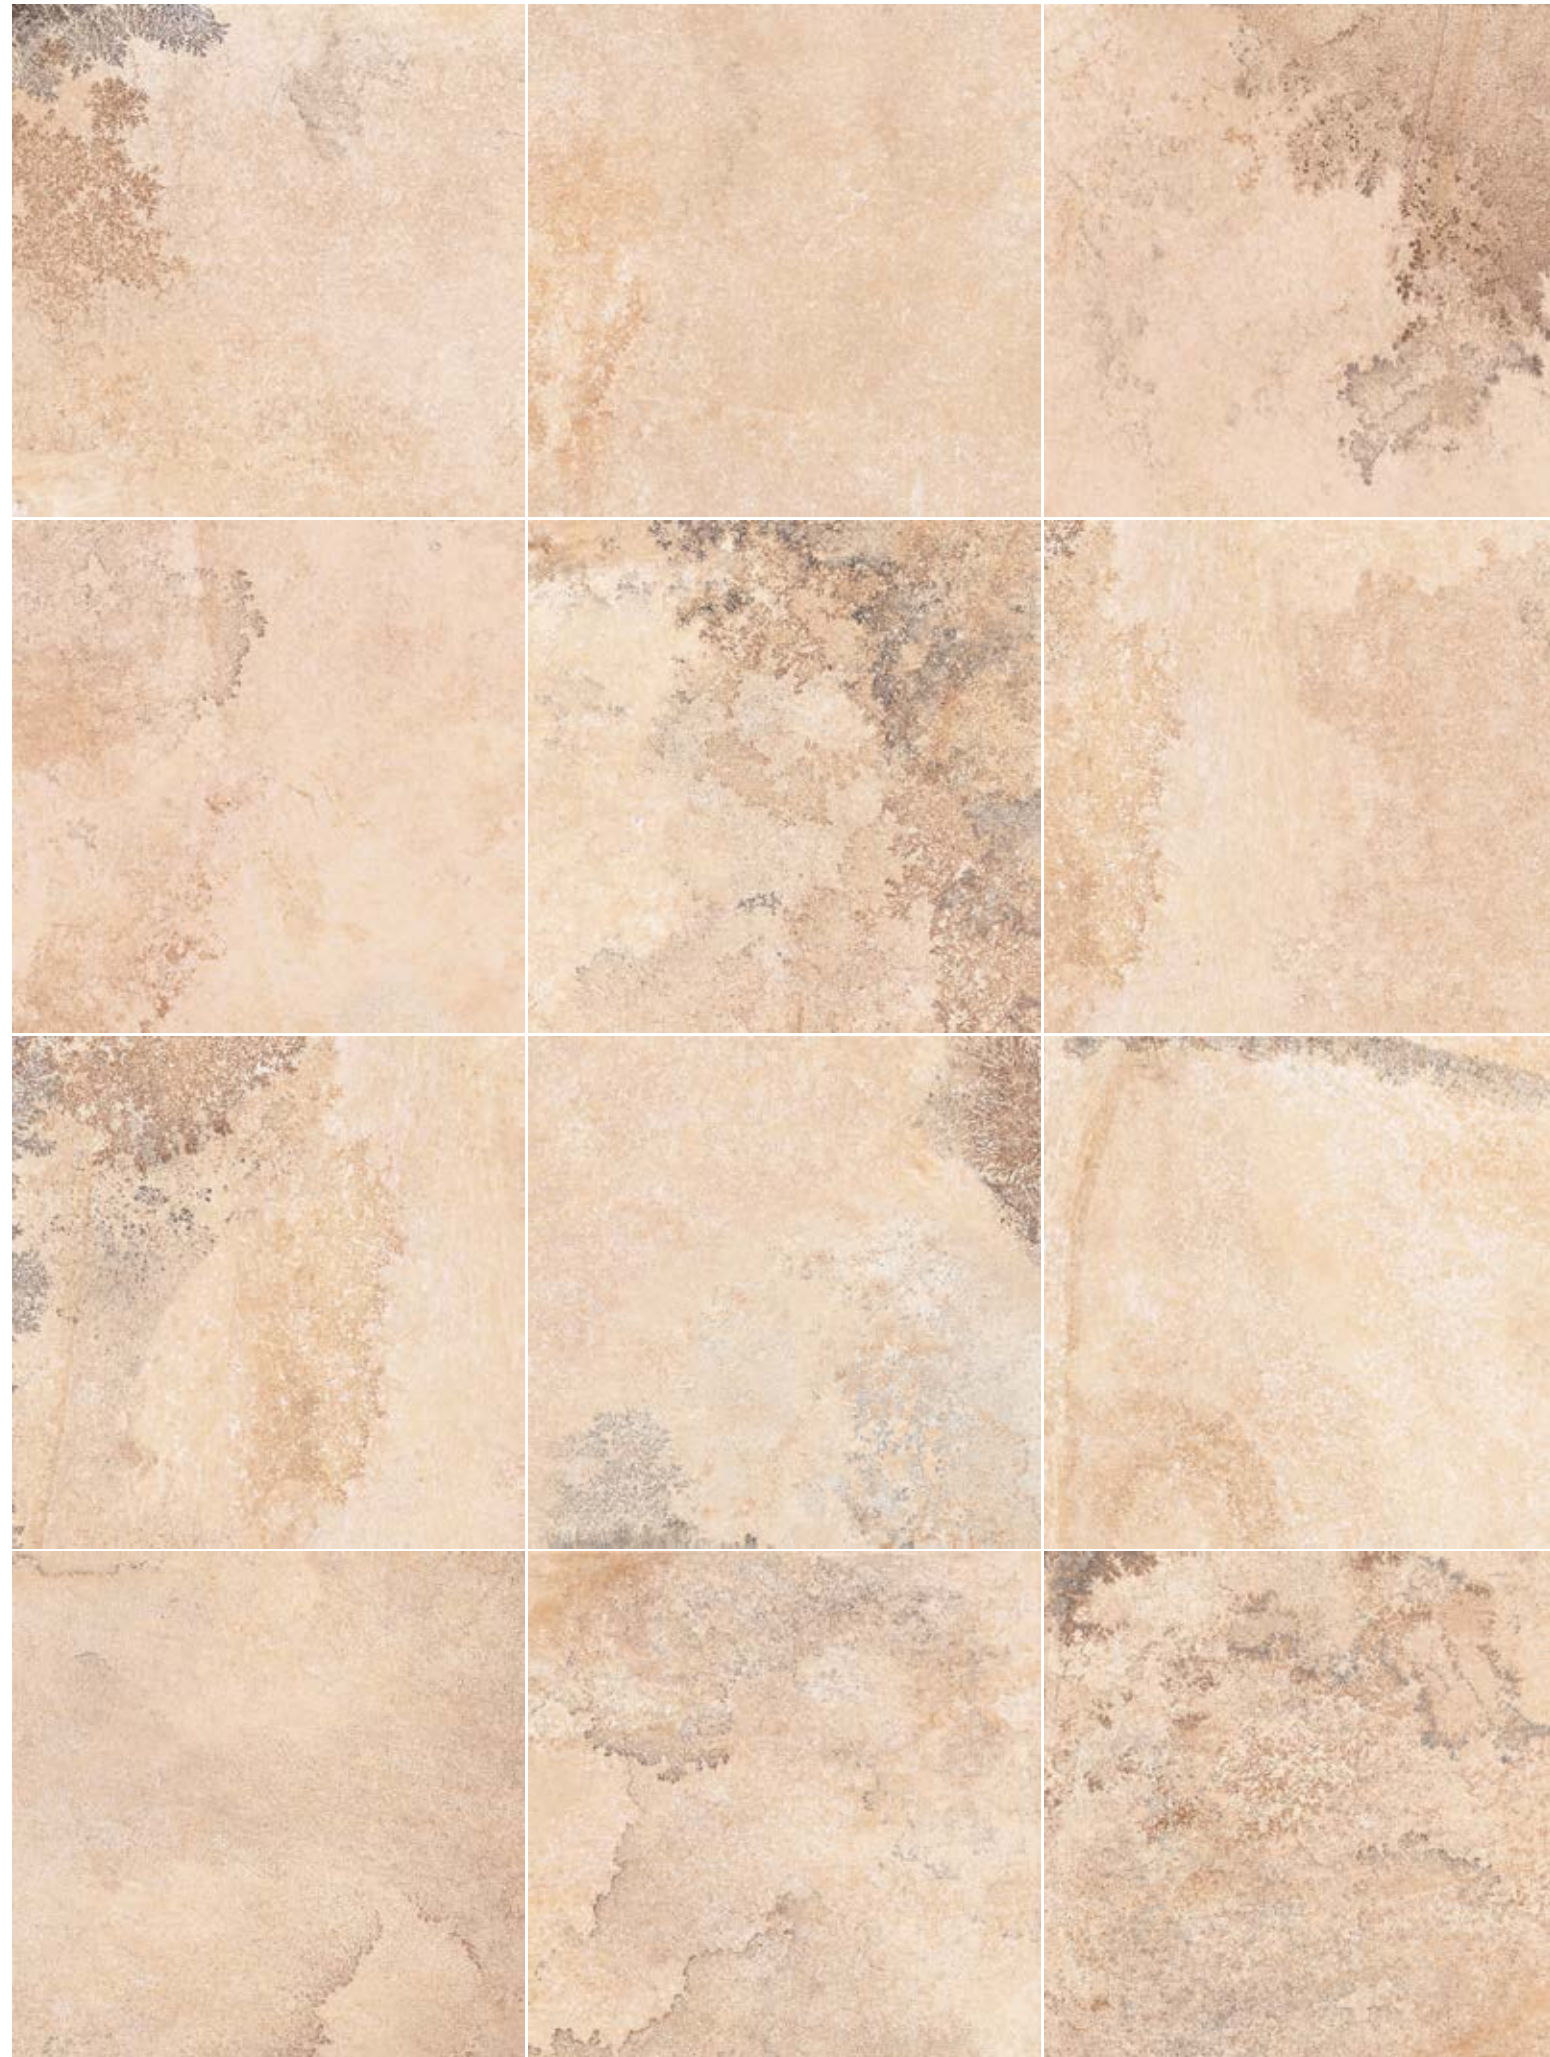

PIETRA DEL SOLE

PIETRA DEL SOLE 30x60 + 60x60 + 60x90