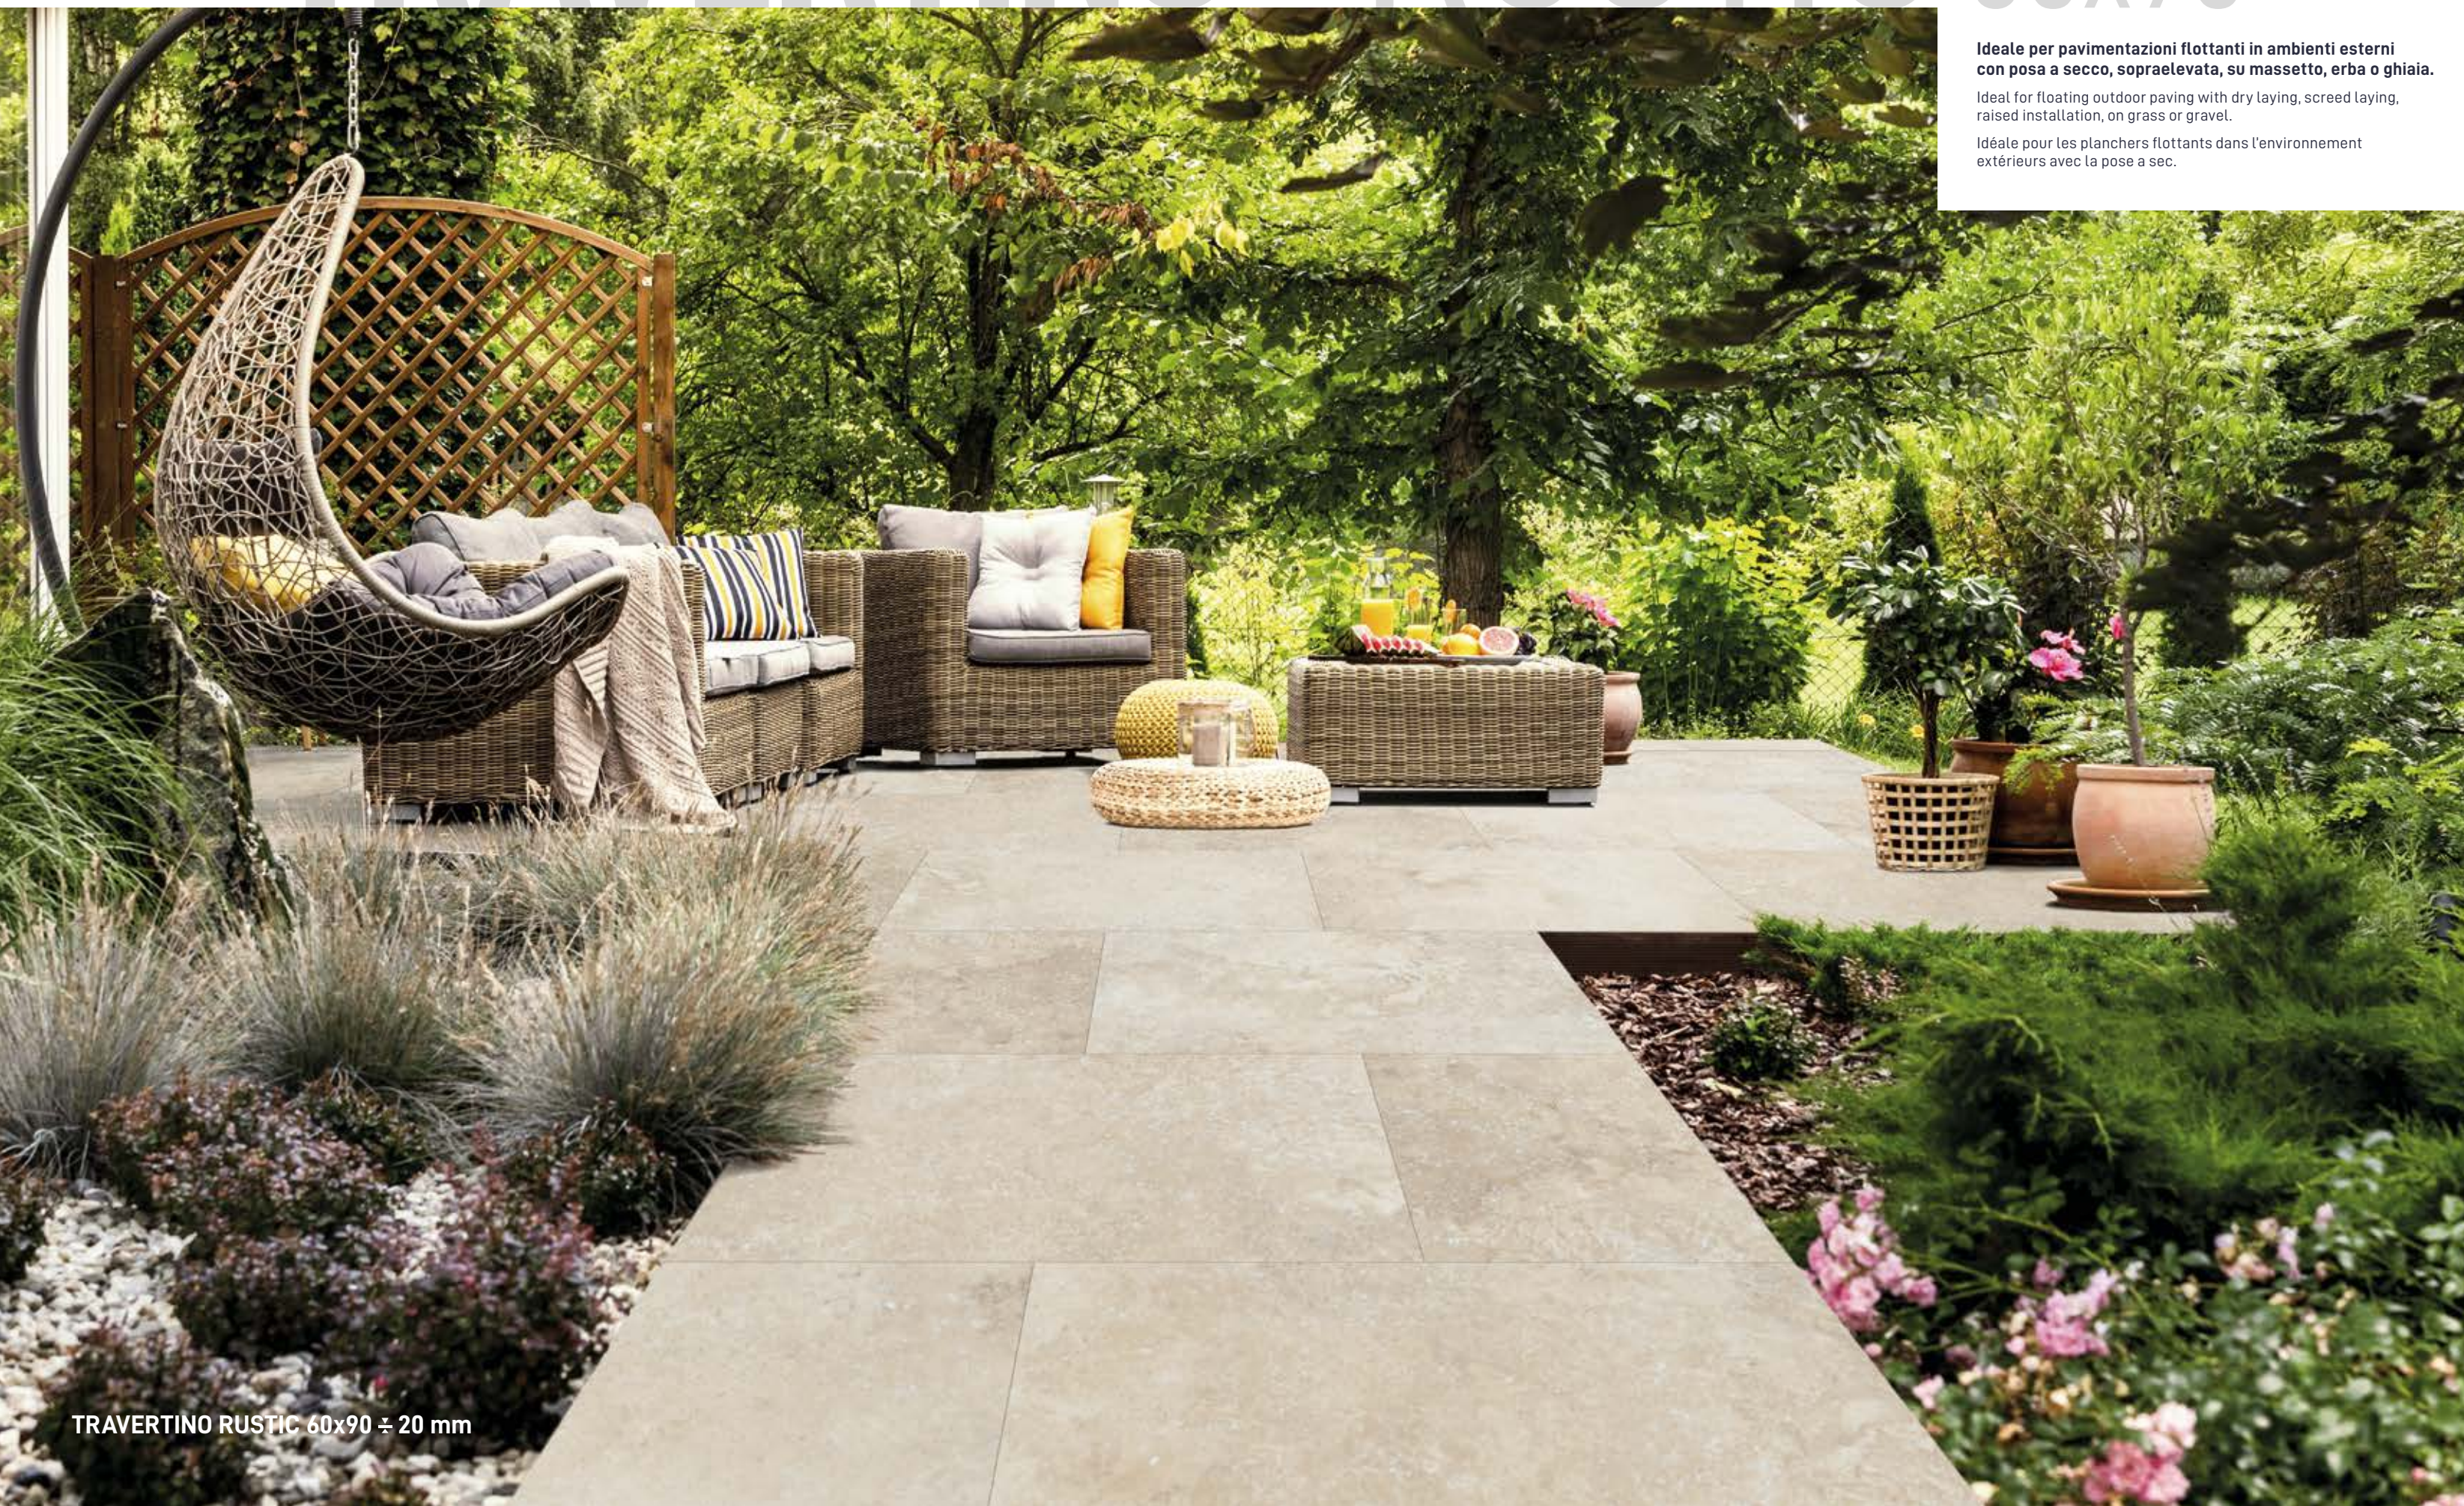

CLASSIC

RUSTIC

TRAVERTINO

OUTDOOR \pm 20 mm

TRAVERTINO RUSTIC 60x90

Ideale per pavimentazioni flottanti in ambienti esterni con posa a secco, sopraelevata, su massetto, erba o ghiaia.

Ideal for floating outdoor paving with dry laying, screed laying, raised installation, on grass or gravel.

Idéale pour les planchers flottants dans l'environnement extérieurs avec la pose a sec.

OUTDOOR \pm 10 mm

TRAVERTINO RUSTIC 60x90

TRAVERTINO RUSTIC 60x90 \pm 10 mm

STONE LOOK

TRAVERTINO CLASSIC + RUSTIC 40,2x60,4