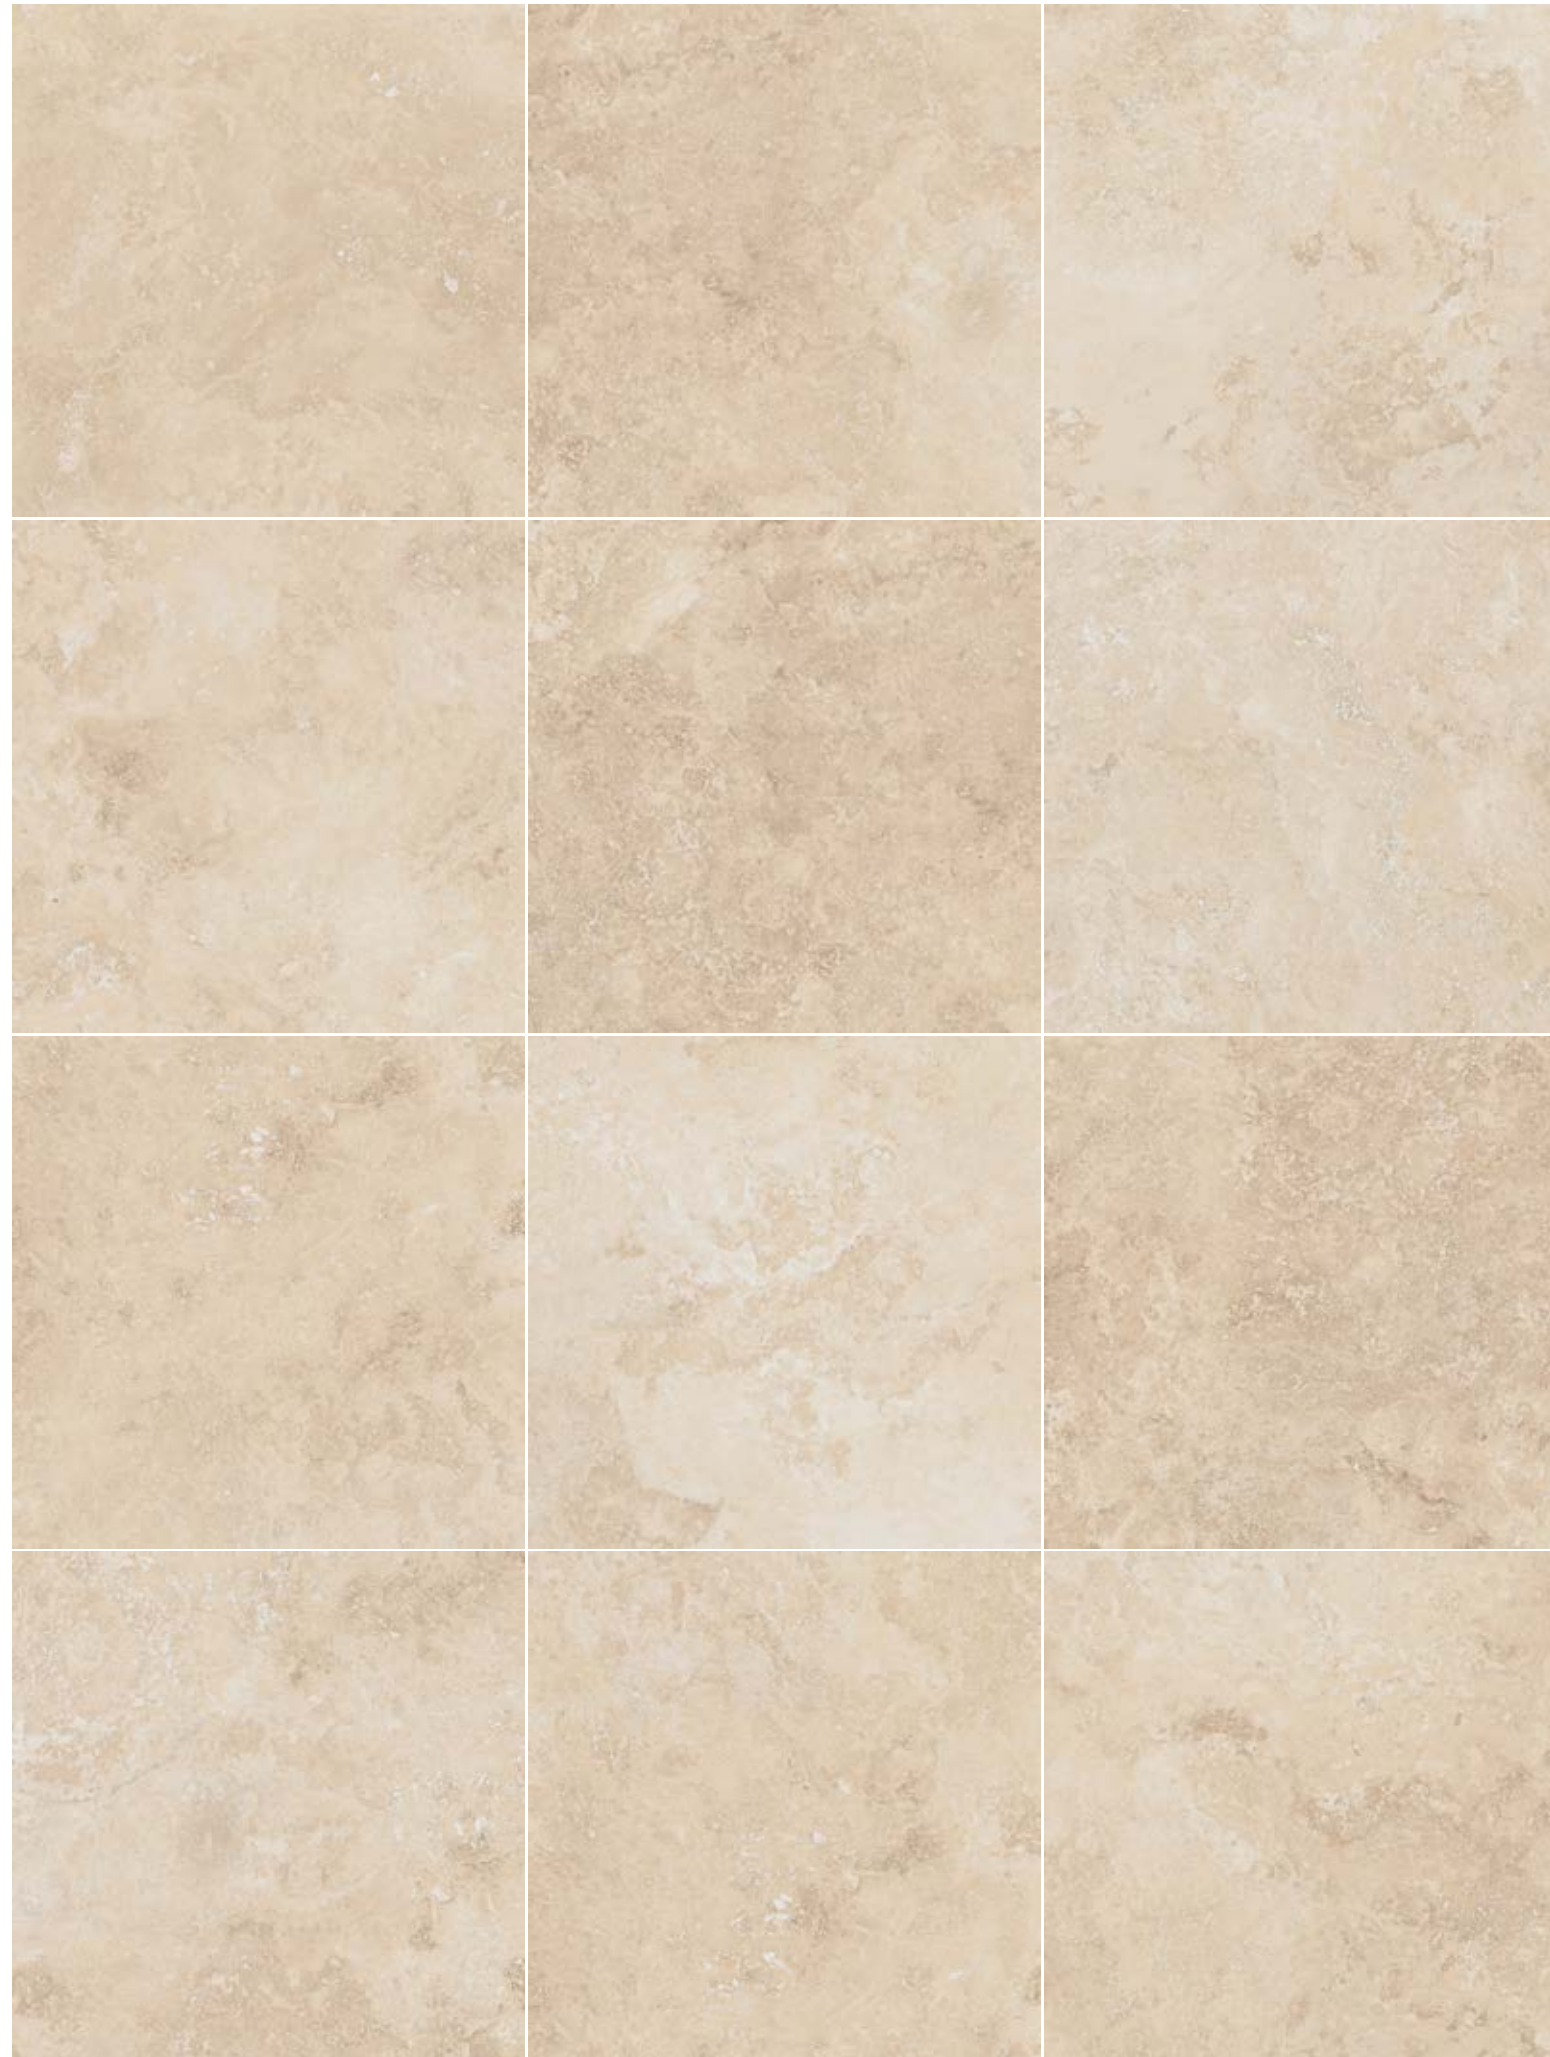

TRAVERTINO EXTRA LIGHT R9 60x60

TRAVERTINO EXTRA LIGHT
OUTDOOR 60x120 Grip R11 + 60x120 Grip R11 ÷ 20 mm | INTERIOR 60x60 R9

TRAVERTINO EXTRA LIGHT
INTERIOR 90x90 R9 | OUTDOOR 90x90 Grip R11

TRAVERTINO EXTRA LIGHT